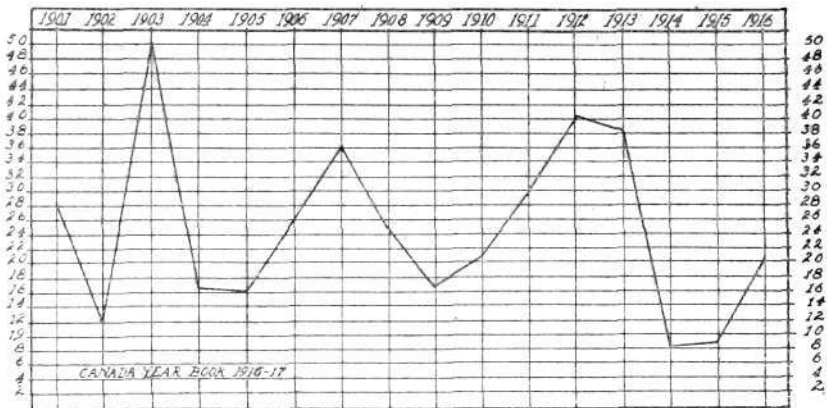

## STRIKES AND LOCKOUTS IN CANADA, 1901-1916.

Number of Strikes and Lockouts.

Number of Employees involved ("000" omitted).

Time Losses in Number of Working Days ("000" omitted).